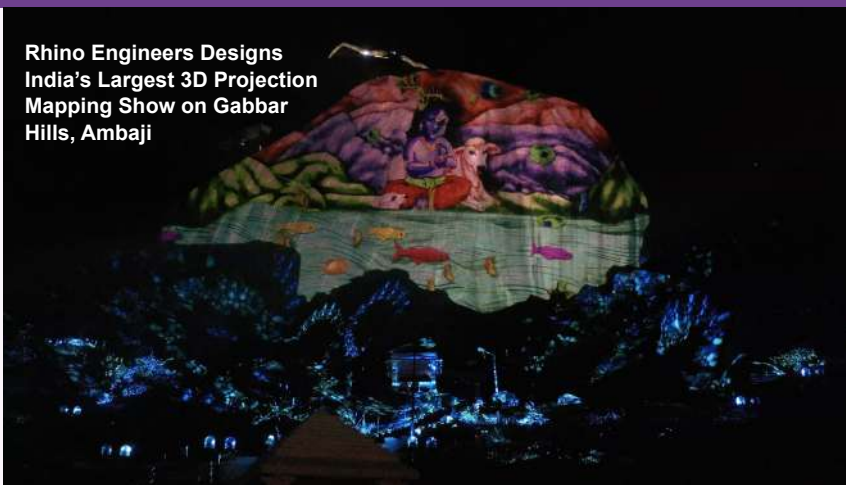

Indian's Biggest 3D Projection Mapping on **Gabbar Hill** at Ambaji; **Somnath Temple**, Veraval, **Amar Javan Jyoti**, Jaipur, **Dhyana Buddha Statue**, Amaravati & **Mahatma Gandhi Museum**, Rajkot, **Kankaria Lake Periphery**, Ahmedabad, **Dwarika Temple**, Ambaji **Somnath Dwarka & Siddhpur Temple** etc.; Façade & Innovative Lightings at **Shore Temple**, Mahabalipuram Chennai, **Dhyana Buddha Statue**, Amaravati, etc.; CCTV Surveillance & ELV Systems at **Gujarat High Court**, Ahmedabad, **Mahatma Mandir**, Gandhinagar, **Jungle Safari**, Kevadia, **Vidhya Mandir School**, Palanpur, **Library IIM**, Ahmedabad etc.; Smart Classroom Solutions for **Indian Institute of Management**-Ahmedabad;

Musical Fountain & Laser Show at **NTR Beach**, Kakinada, **Musical Fountain**, Amarlingeshwer Vijayawada; **Musical Fountain Kankaria Lake**, **Musical Fountain at Shoolpaneshwar Ghat**, **Musical Fountain at Chilka Lake Odisha**, **Musical Fountain at Lakaram Lake Telangana**, **Musical Fountain at Siddipet Telangana & Sukana Lake at Chandigarh** (Proposed) etc. and many more ongoing and upcoming projects.

**Rhino Engineers Designs
India's Largest 3D Projection
Mapping Show on Gabbar
Hills, Ambaji**

Name of Project	Scope of Consultancy
Shrestha Bharat Bhavan	Dynamic RGBW LED Facade Lightings
Circuit House	Dynamic RGBW LED Facade Lightings
1.3 KM Sardar Sarovar Dam	25 Minutes Ornamental Laser, Light & Sound show
Jungle Safari	CCTV Surveillance & Network System
Children Nutrition Park	Digital technologies, ARVR, 3D Projection, Hologram, Interactive LED Screens, 5D theatre & Other cutting edge tech games & Facade lighting
Hillock & Roadside	Trees Green Lightings
Vishwa Van	Dynamic RGBW LED Facade Lightings
M&VC Building, Connecting Bridge, Wall of unity, Ticket Counter and Canopy	Dynamic RGBW LED Facade Lightings
Jungle Safari	PA System
Palm Island	More than 450 Innovative Glowing palm Trees
Food Courts	Dynamk RGBW LED Facade Lightings
Ekta Mall Main Gate	Gujrati, Rajasthani, Kathiawadi Handicrafts blinking --- Slogan Of "unity in Handicrafts Diversity"
Ekta Dwar	LED Screen with Dynamic HD Content (Welcorne to Statue of Unity & Thank You, Visit Again) n 7 international and 10 regional languages.
Dymanic Road Signage	10 X 10 ft, Dance and Garba Illuminated Panels
Valley Of Flower & Bharat Van	Dynamic RGBW LED Facade Lightings
India's First Glow Garden	LED Illuminated Trees, Animals and Flowers, Interactive dancing floor circles, Selfie points, State of Art Parachute, Dynamic fountains & Palm Trees etc
Gora Bridge	Dynamic RGBW LED Facade Lighting and Pixel Lighting
Street Decorative Lights	India's First Innovative RG6W Illumination Motifs 495 Nos. On street light of 10KM
Street Decorative Lights	India's First Innovative RGBW Illumination Gantries 48 nos. on street light of 10 KM
Valley of Flowers	Dynamic Panel -View Point 1 to enterance at valley with slogan of "Unity in Bio-Diversity - Valley of Flowers" and also from viewpoint 1 to flower of Kevadiya Jurassic Park (Letters) with Dinosaur element
Cactus Garden	India's Largest Illuminated Signage 5X57 Meters
Butterfly Garden	India's Largest Illuminated Signage 5 X 67 meters
Ekta Garden	India's Largest Illuminated Signage 5 X 52 Meters
Reva Bhavan	Green Lights Tree Illumination on Reva Bahva
Maze Garden	Innovative & Cutting-Edge LED Screens AV Show
Kalamam Nursery	Curved Projection & 360° Hologram AV Show
Miyawaki Forest	Curved Projection & Illumination AV Show
Cactus Garden	Life size hologram AV Show
Jungle Safari	India's Biggest Augmented Reality LED Screen Show
Shoolpaneshwar Ghat	25 Min Aqua Screen & Musical fountain in three languages.
Shoolpaneshwar Temple	Dynamic Lighting & Attractive Motif Lights.